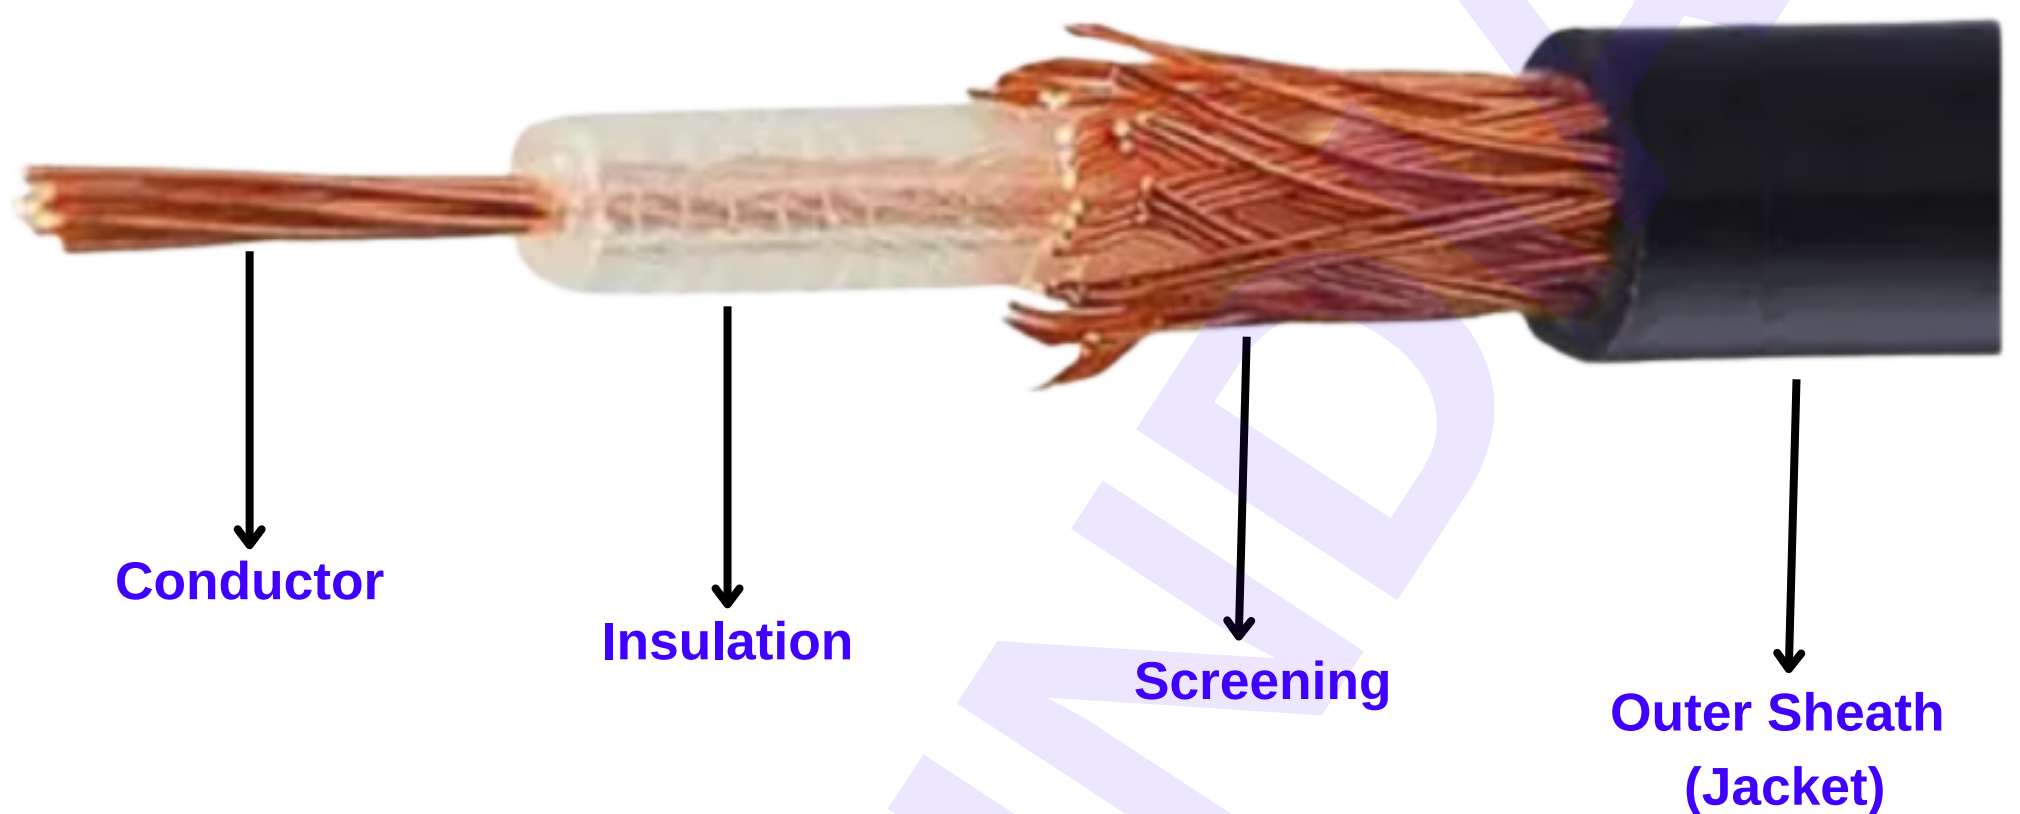

RG-174 CO-AXIAL CABLE

An ISO 9001:2015 Certified Company

Scope

Technical Specifications:

Characteristics

Conductor resistance(max)	125 at 20deg.oC Ω /km
Eccentricity	10.0 % (max)
Spark Test	3.0 +10% kv rms (min)
Capacitance	105.6 Pf/mtr (max)
Impedance	50 +/- 2 Ω s
High Voltage Test (min)	2.0 +10% kv rms/5 minutes